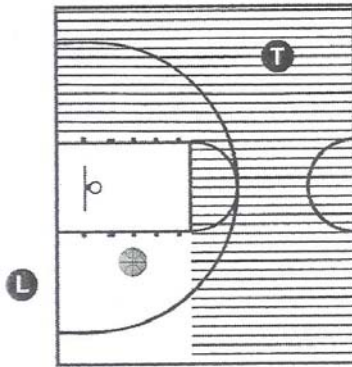

PRIMARY COVERAGE AREAS

DIAGRAM 4

(4) The Lead has on-ball coverage. The Trail is off-ball and officiating action in the shaded area.

DIAGRAM 5

(5) The Trail has on-ball coverage. The Lead official is off-ball and officiating action in the unshaded area.

DIAGRAM 6

(6) The Trail has on-ball coverage and is officiating the high action in the shaded area. The Lead is off-ball and must help with off-ball coverage by extending to the other side of the key because the ball is high.