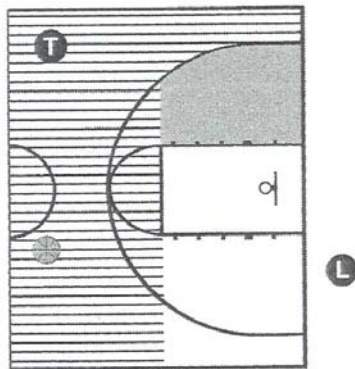

PRIMARY COVERAGE AREAS

DIAGRAM 4

(4) The Lead has on-ball coverage. The Trail is off-ball and officiating action in the shaded area.

DIAGRAM 5

(5) The Trail has on-ball coverage. The Lead official is off-ball and officiating action in the unshaded area.

DIAGRAM 6

(6) The Trail has on-ball coverage and is officiating the high action in the shaded area. The Lead is off-ball and must help with off-ball coverage by extending to the other side of the key because the ball is high.