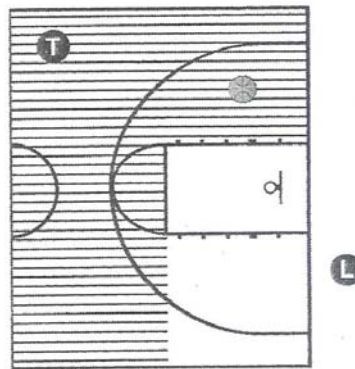

PRIMARY COVERAGE AREAS

DIAGRAM 4

(4) The Lead has on-ball coverage. The Trail is off-ball and officiating action in the shaded area.

DIAGRAM 5

(5) The Trail has on-ball coverage. The Lead official is off-ball and officiating action in the unshaded area.

DIAGRAM 6

(6) The Trail has on-ball coverage and is officiating the high action in the shaded area. The Lead is off-ball and must help with off-ball coverage by extending to the other side of the key because the ball is high.